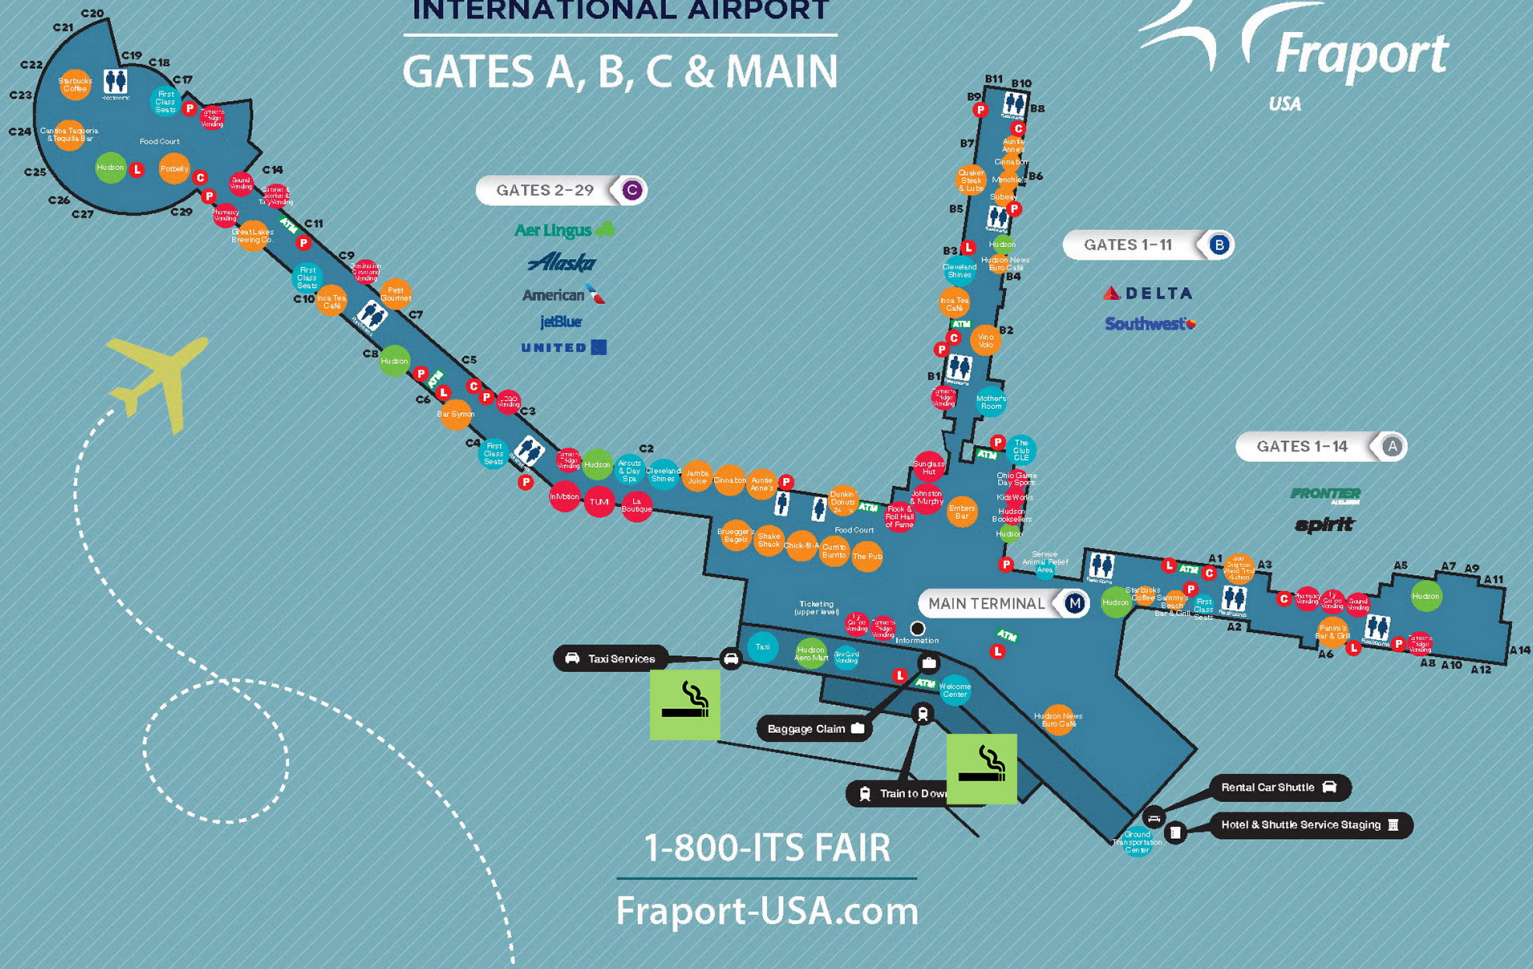

# CLEVELAND HOPKINS INTERNATIONAL AIRPORT

## GATES A, B, C & MAIN

## RESTAURANTS & BARS

- 800 Degrees Wood Fired Kitchen ..... Gate A1
- Auntie Anne's Soft Pretzels ..... Main Terminal, Gate B6
- Bar Symon ..... Gate C6
- Bruegger's Bagels ..... Main Terminal Food Court
- Cantina Taqueria and Tequila Bar ..... Gate C24
- Chick-fil-A ..... Main Terminal Food Court
- Cinnabon ..... Main Terminal, Gate B6
- Currito: Burritos Without Borders ..... Main Terminal Food Court
- Dunkin' Donuts 24 Hrs ..... Main Terminal Food Court
- Embers Fire & Ice Bar ..... Main Terminal
- Farmer's Fridge Vending ..... Gates A8, B1, C3, C17, Ticketing
- Great Lakes Brewing Company ..... Gate C14
- Hudson News Euro Café ..... Gate B4, Ticketing
- Inca Tea Café ..... Gates B4, C10
- Jamba Juice ..... Gate C2
- Menchie's Frozen Yogurt ..... Gate B6
- Panini's Bar & Grill ..... Gate A6
- Petit Gourmet ..... Gate C7
- Potbelly Sandwich Shop ..... Gate C29
- The Pub ..... Main Terminal
- Quaker Steak & Lube ..... Gate B5
- Sammy's Beach Bar & Grill ..... Gate A1
- Shake Shack ..... Main Terminal Food Court
- Starbucks Coffee ..... Gates A1, C22
- Subway ..... Gate B6
- Vino Volo ..... Gate B2

## SPECIALTY SHOPS

- Caramel & Licorice & Taffy Vending ..... Gate C11
- Destination Cleveland Vending ..... Gate C9
- Hudson Booksellers ..... Main Terminal
- Illy Coffee Vending ..... Gate A5, Ticketing
- InMotion ..... Gate C2
- Johnston & Murphy ..... Main Terminal
- Kids Works ..... Main Terminal
- La Boutique ..... Gate C2
- LEGO Vending ..... Gate C3
- Ohio Game Day Sports ..... Main Terminal
- Rock & Roll Hall of Fame ..... Main Terminal
- Shop All Pharmacy Vending ..... Gates A5, C14
- Sound and Mobile Accessories Vending ..... Gates A5, C14
- Sunglass Hut ..... Main Terminal
- TUM ..... Gate C2